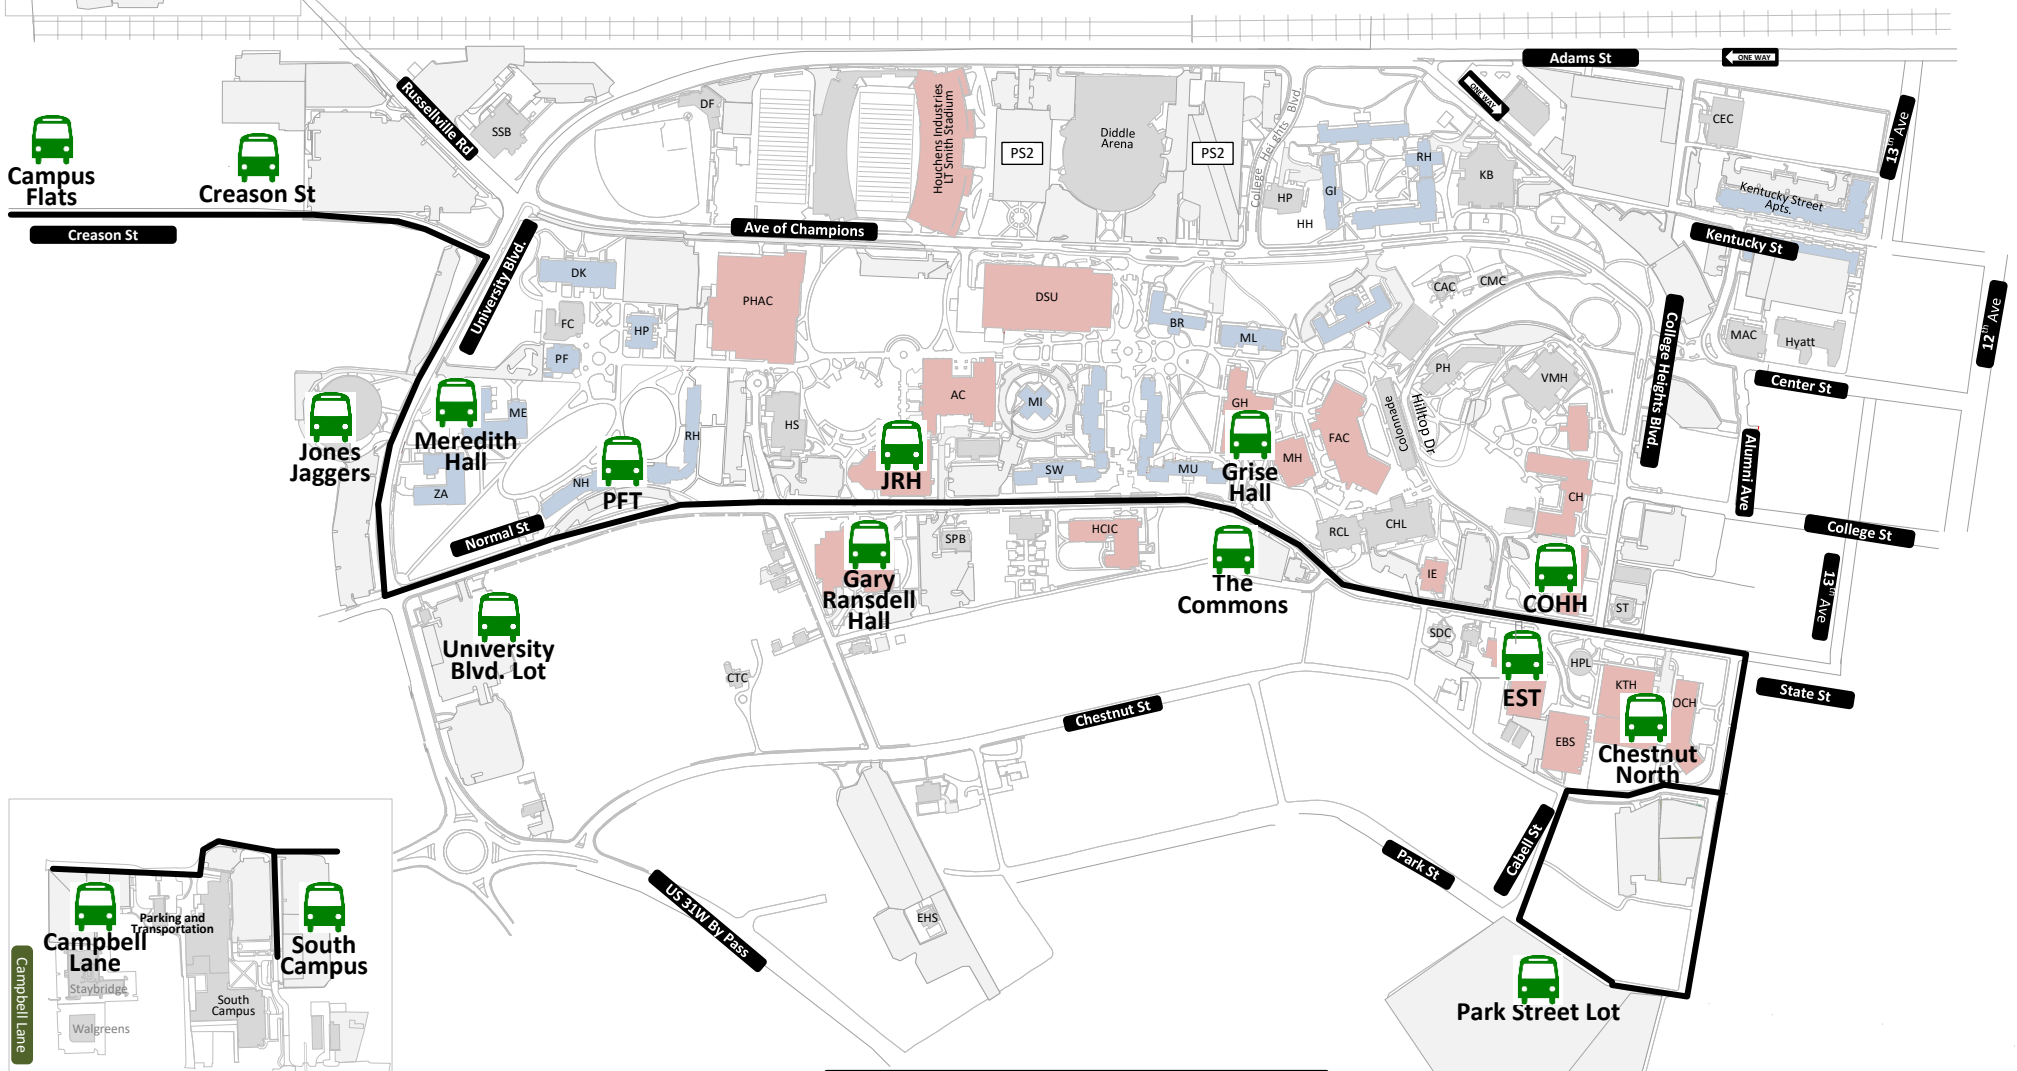

# 2023-2024 Route 1 South Campus Map

**Route 1 South Campus**  
**7:15 AM – 5:45 PM Mon - Fri**

Frequency

- 7:15 AM – 3:00 PM: 17 min
- 3:00 PM – 5:45 PM: 34 min

**Note: Direction of travel is determined by the side of street the bus stop is located.**

**Note: Map has colored details. Please Print in Color.**