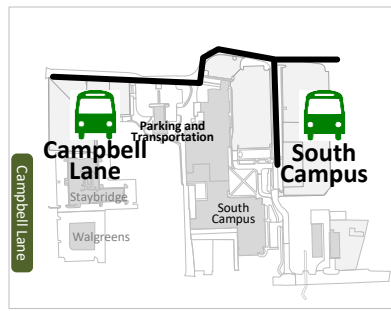

# 2023-2024 Route 1 South Campus Map

**Route 1 South Campus**  
**7:15 AM – 5:45 PM Mon - Fri**

Frequency

- 7:15 AM – 3:00 PM: 17 min
- 3:00 PM – 5:45 PM: 34 min

**Note: Direction of travel is determined by the side of street the bus stop is located.**