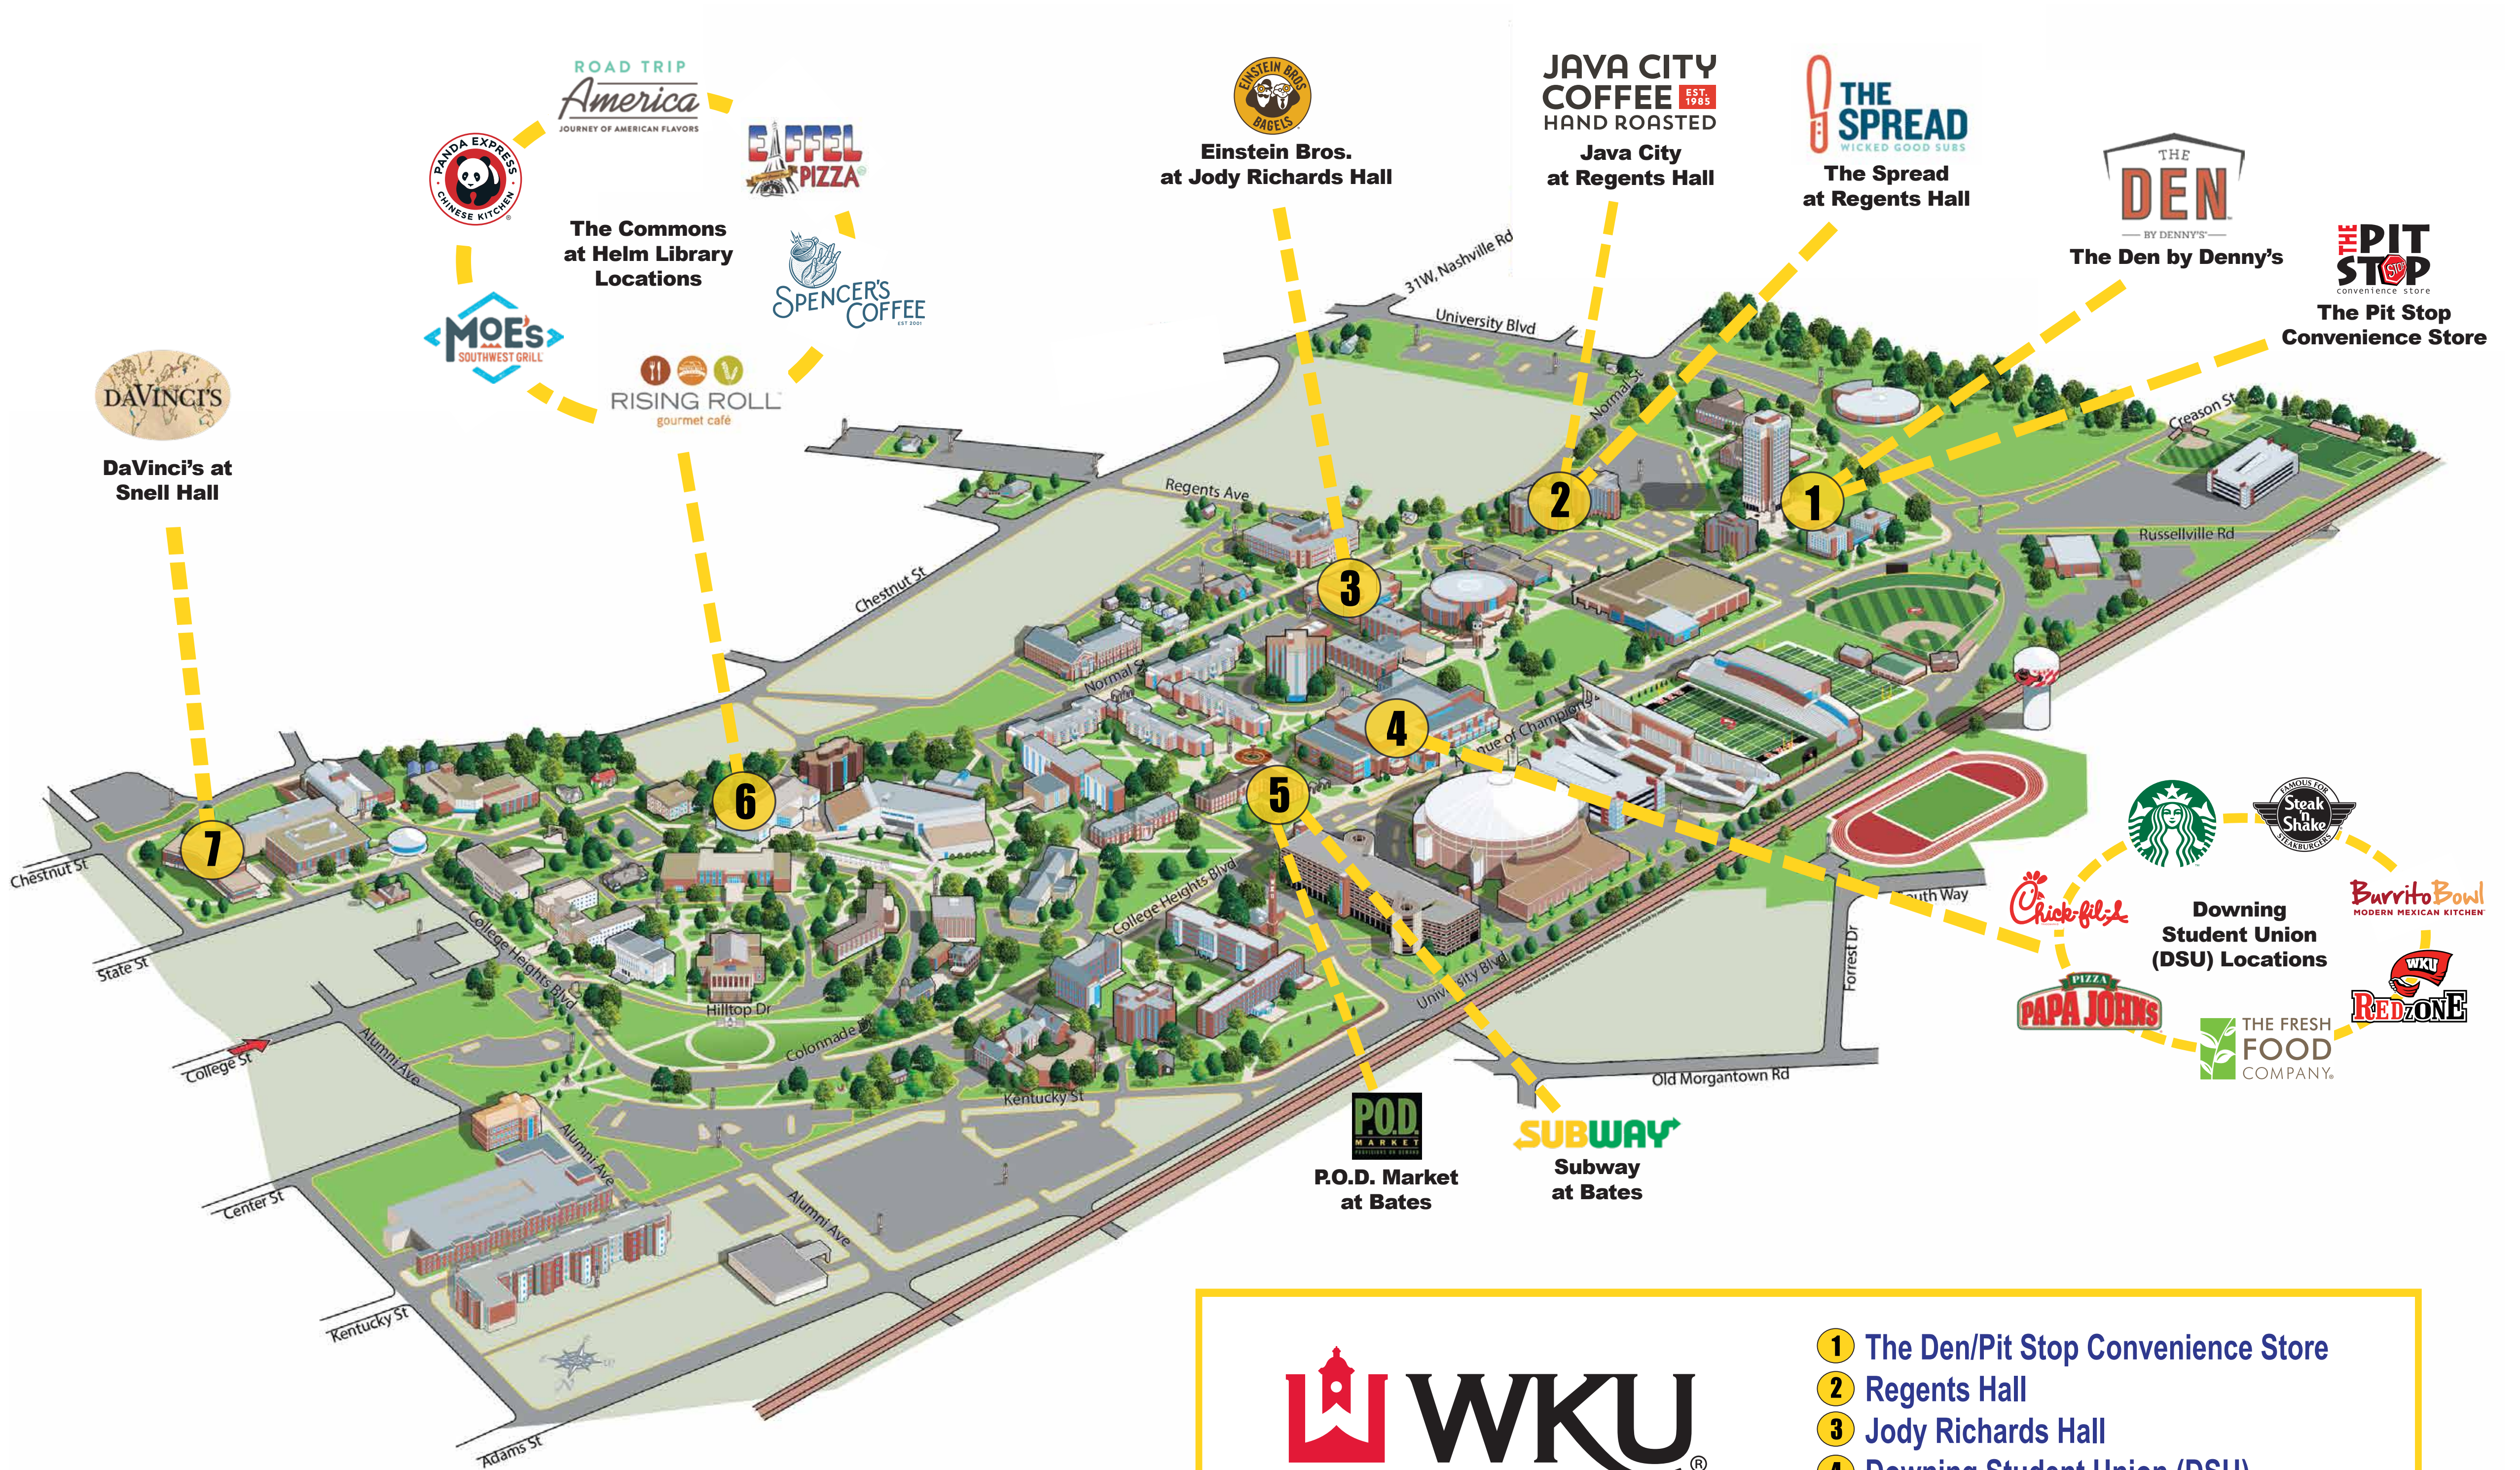

2024-25 Campus Restaurant Map

Dining Locations

- 1 The Den/Pit Stop Convenience Store
- 2 Regents Hall
- 3 Jody Richards Hall
- 4 Downing Student Union (DSU)
- 5 Bates Runner Hall
- 6 The Commons at Helm Library
- 7 Snell Hall